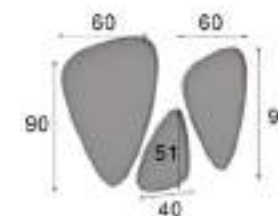

* Marco metálico
* Metallic frame

Ref. 21035
Juego 3 Espejos
3 Mirrors Set

Ref. 21036 (60cm)
Ref. 21037 (40cm)
Espejo Suelto
Single mirror

* Base metálica
* Metallic base

* Debe ir fijado a pared
* Must be wall fixed