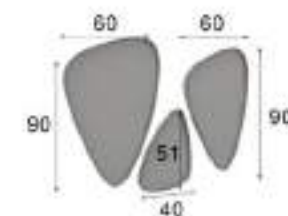

Z29

Acabados / Finishes
Zapatero / Shoerack
Color 120 / 040

Espejo / Mirror
Color 040

* Marco metálico
* Metallic frame

Ref. 21035
Juego 3 Espejos
3 Mirrors Set