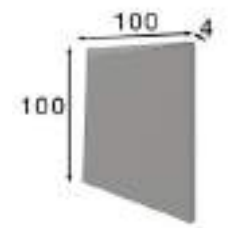

* Marco MDF
* MDF frame

Ref. 21006
Espejo / Mirror