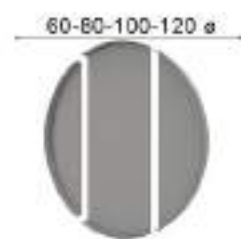

Z41

Acabados / Finishes
Zapatero / Shoerack
Color 120 / 041

Espejo / Mirror
Color 041

* Marco metálico
* Metallic frame

Espejo / Mirror

Ref. 21040 (60ø) Ref. 21041 (80ø) Ref. 21042 (100ø) Ref. 21043 (120ø)