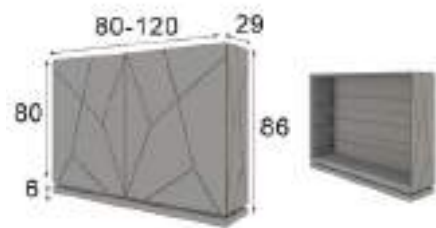

- Opcional zócalo LED 45p
- Optional base LED 45p

- Debe ir fijado a pared
- Must be wall fixed

Medida a elegir de 80 a 120cm sin coste añadido
Optional sizes from 80 to 120cm without extra charge

Z30

Ref. 57714
Zapatero / Shoe Rack

Max. 18 pares / pairs

- Marco metálico
- Metallic frame

Ref. 21060
(60ø)

Ref. 21061
(80ø)

Ref. 21062
(100ø)

Ref. 21063
(120ø)

Espejo / Mirror

- Las partes metálicas no pueden ir con terminaciones en alto brillo
- High gloss finish not available on metallic parts