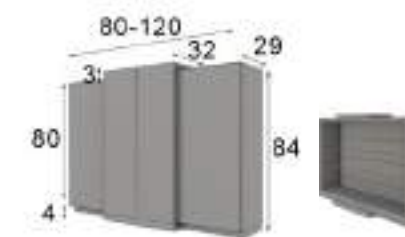

* Debe ir fijado a pared
* Must be wall fixed

Ref. 21036 (60cm)
Ref. 21037 (40cm)
Espejo Suelto
Single mirror

Z29

Ref. 60267

Zapatero / Shoe Rack

Max. 18 pares / pairs

Medida a elegir de 80 a 120cm sin coste añadido
Optional sizes from 80 to 120cm without extra charge